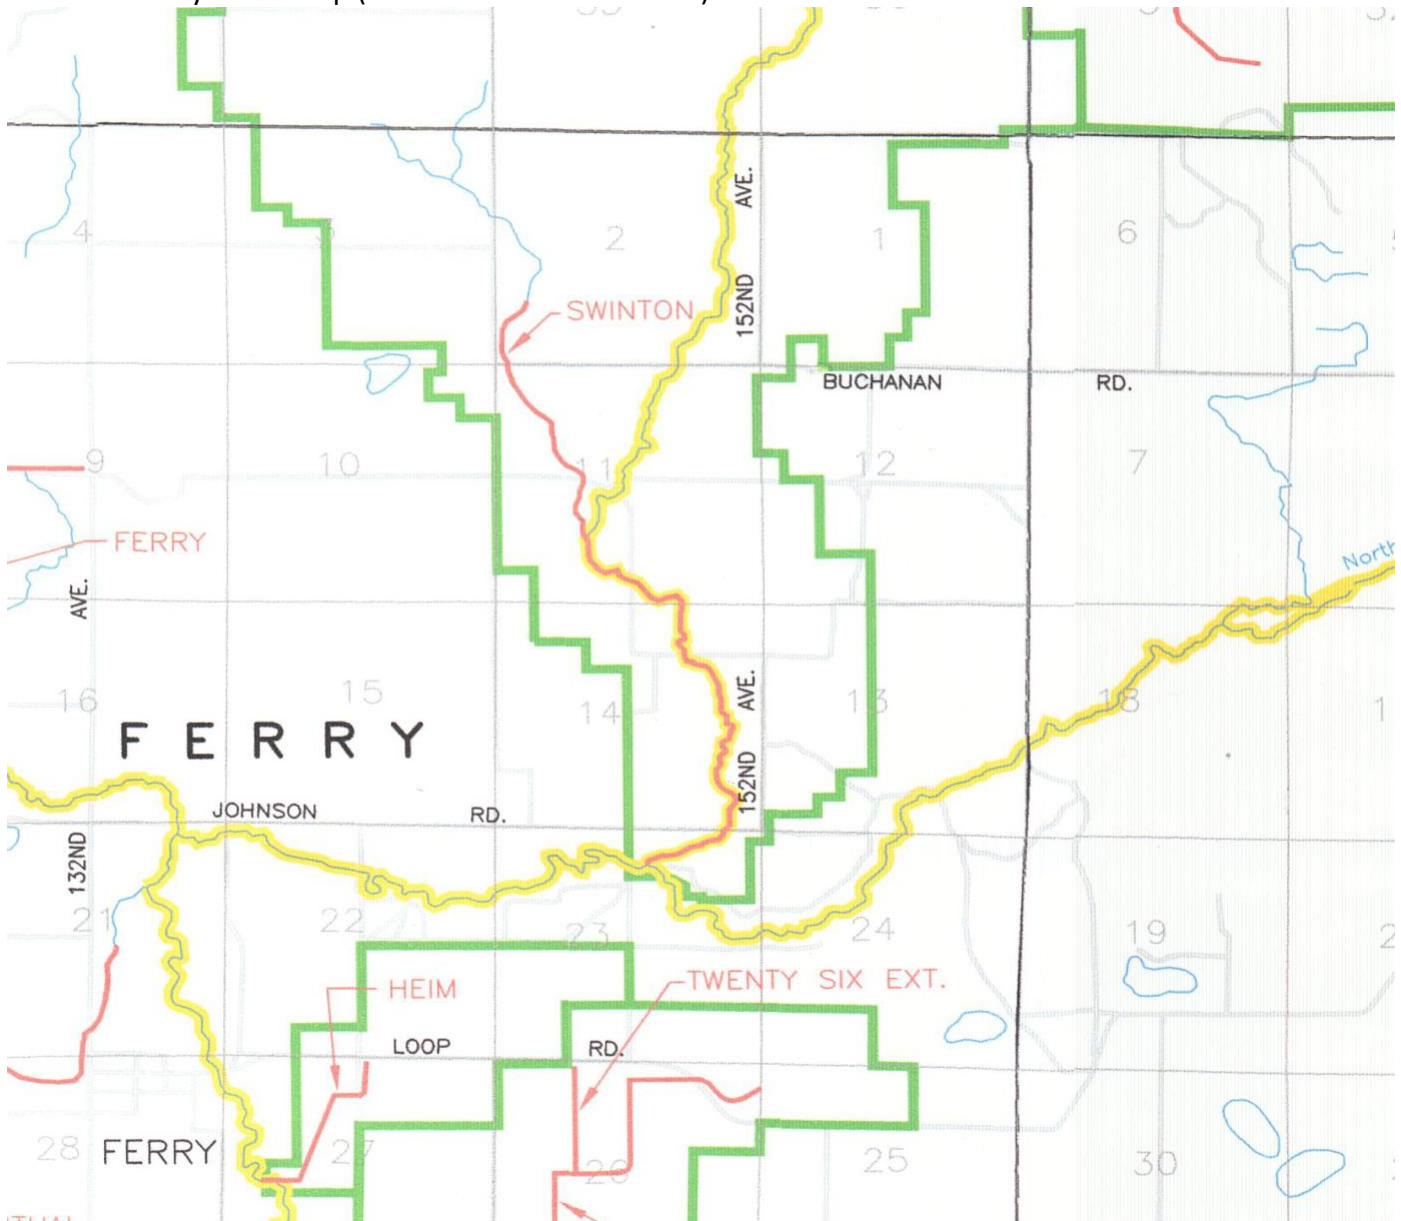

Oceana County Drain Map (Swinton Cr & Cobmosa Cr)

LEGEND

-  OPEN WATER COURSE OR WATER BODY
-  ESTABLISHED COUNTY OR INTERCOUNTY DRAIN
-  NATURAL RIVER DESIGNATION
Act 331 1970
-  DRAINAGE DISTRICT BOUNDARY

Data Sources

**Base Information:
United States Geologic Survey
Digital Quadrangle Maps 1993**