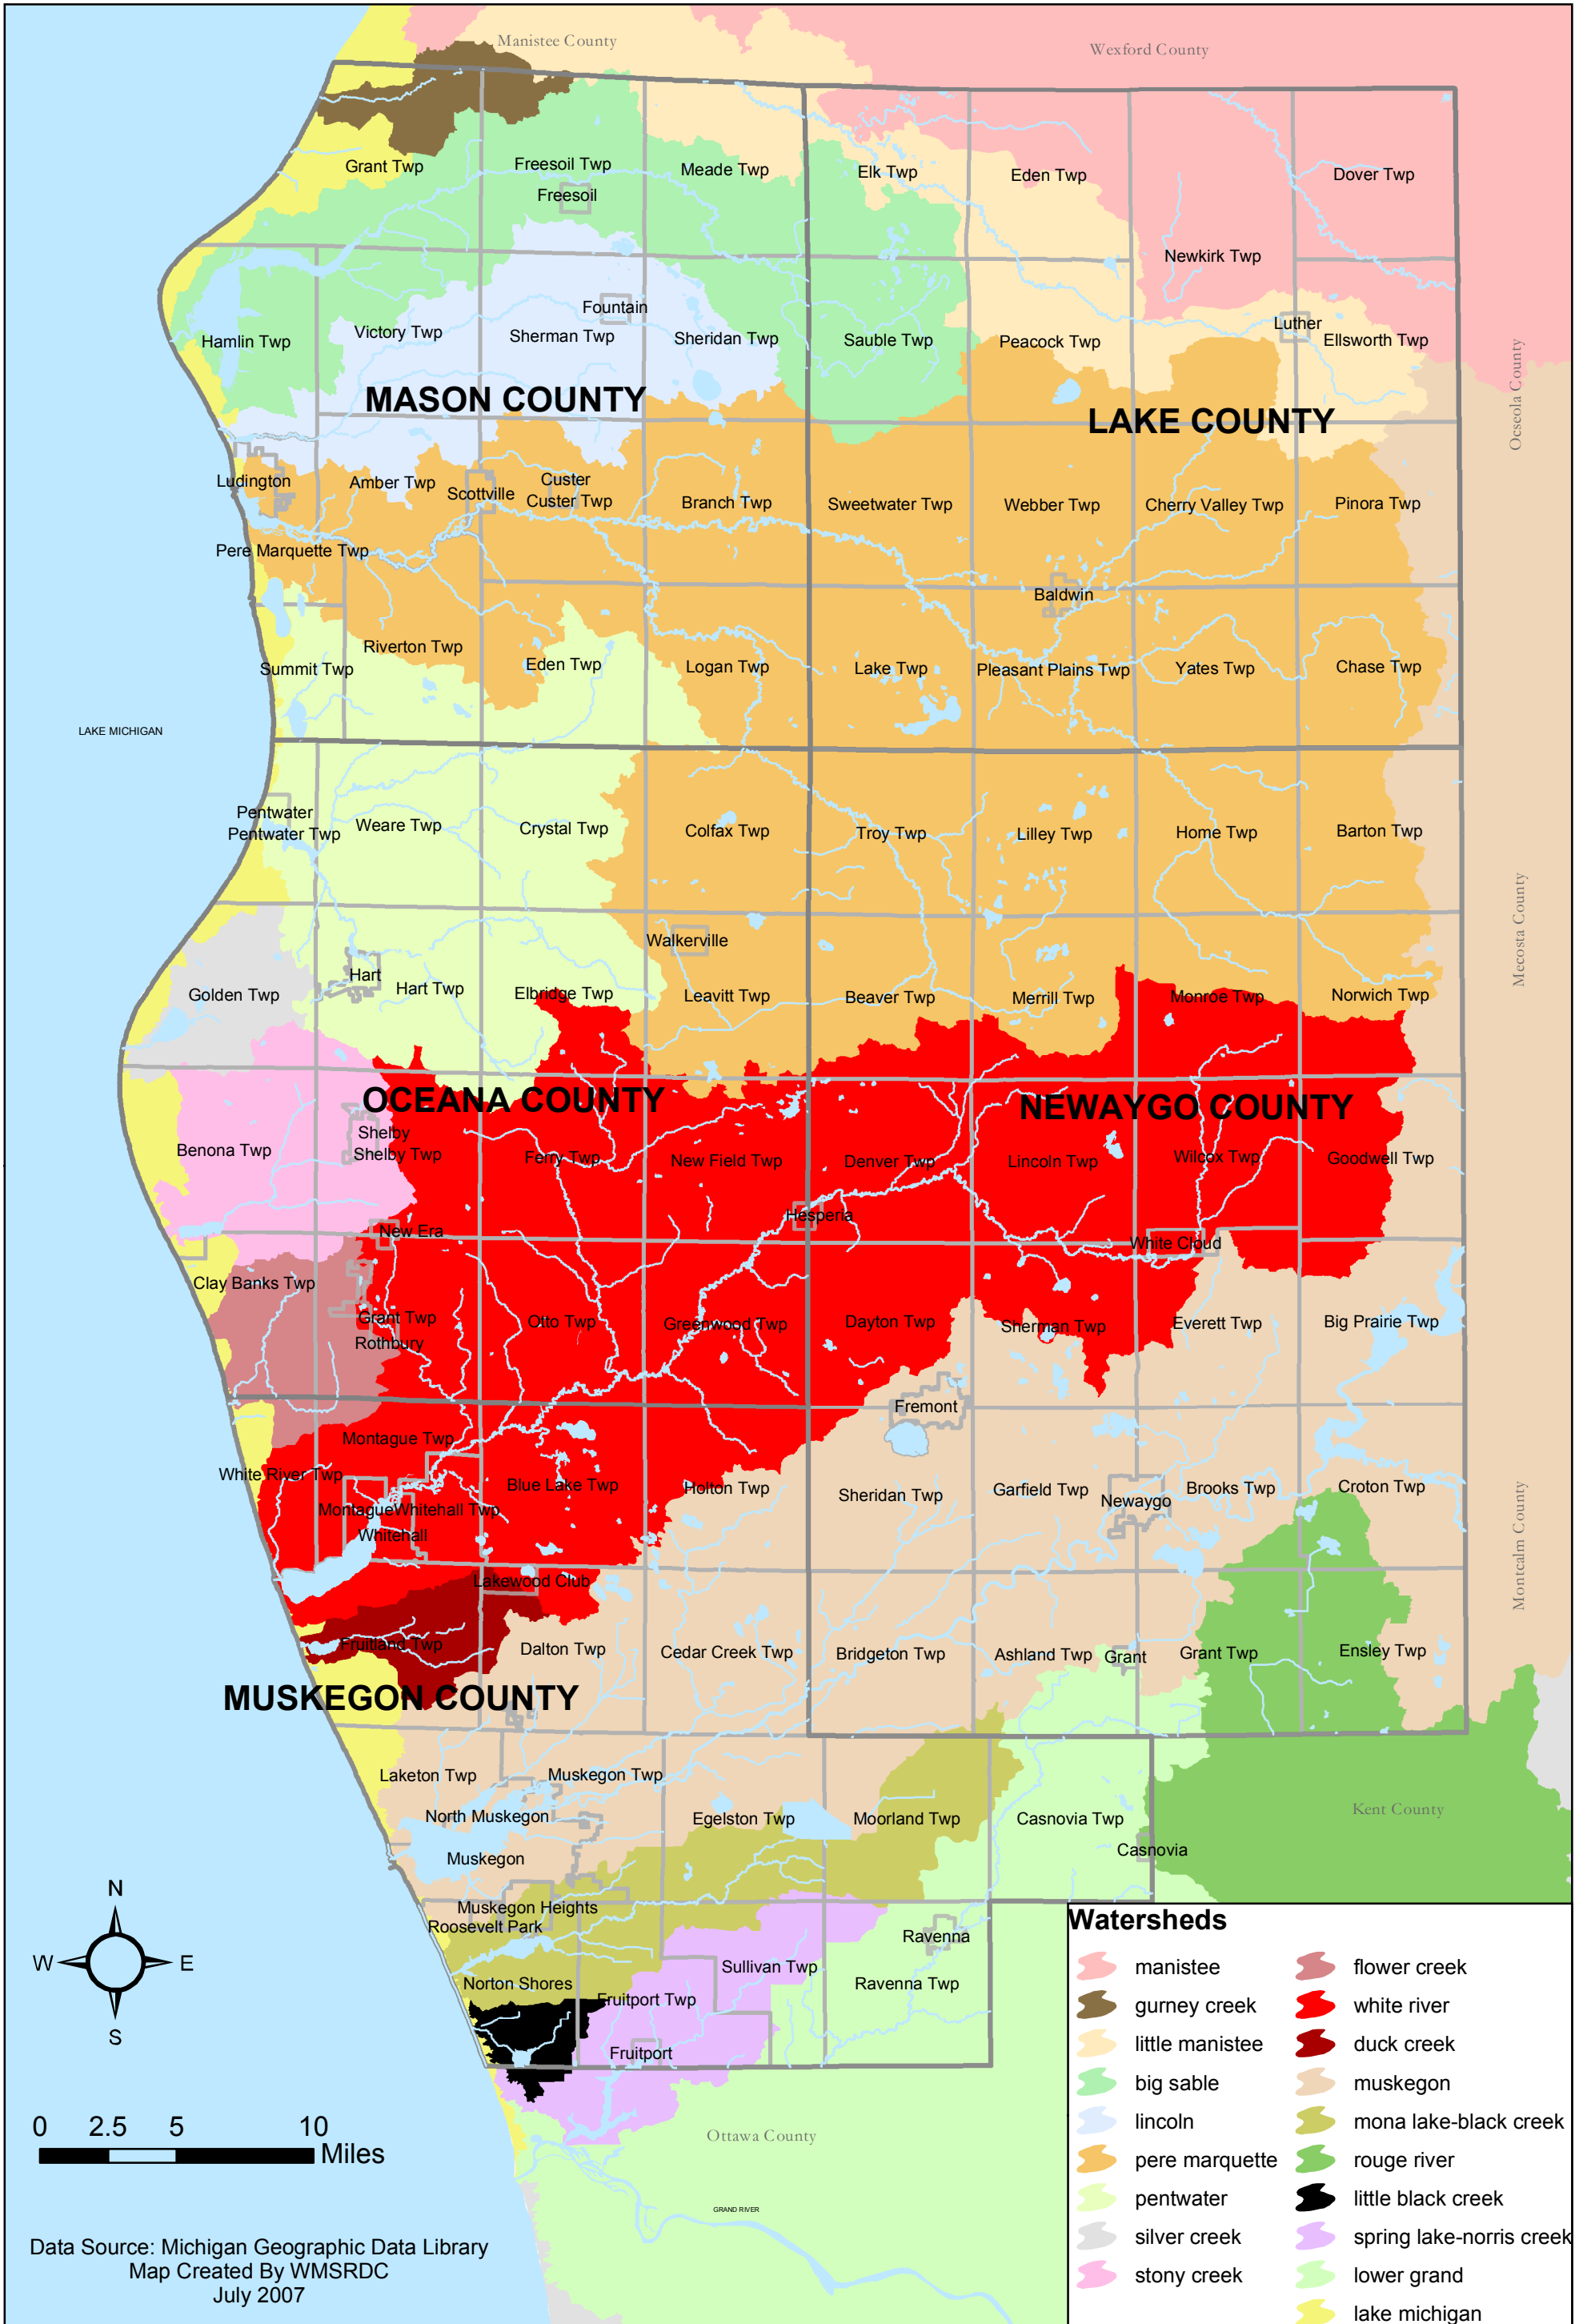

Watersheds

Data Source: Michigan Geographic Data Library
Map Created By WMSRDC
July 2007